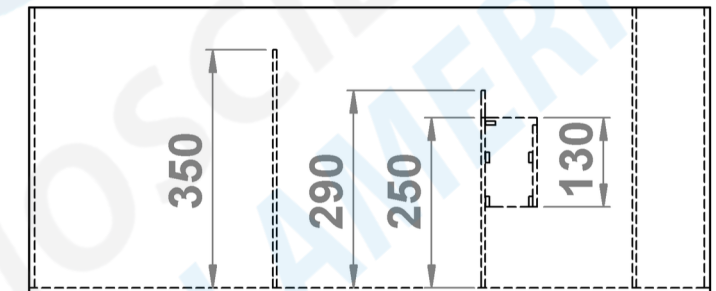

# SUMP TRITON 100x45x45cm

## VISTA SUPERIOR