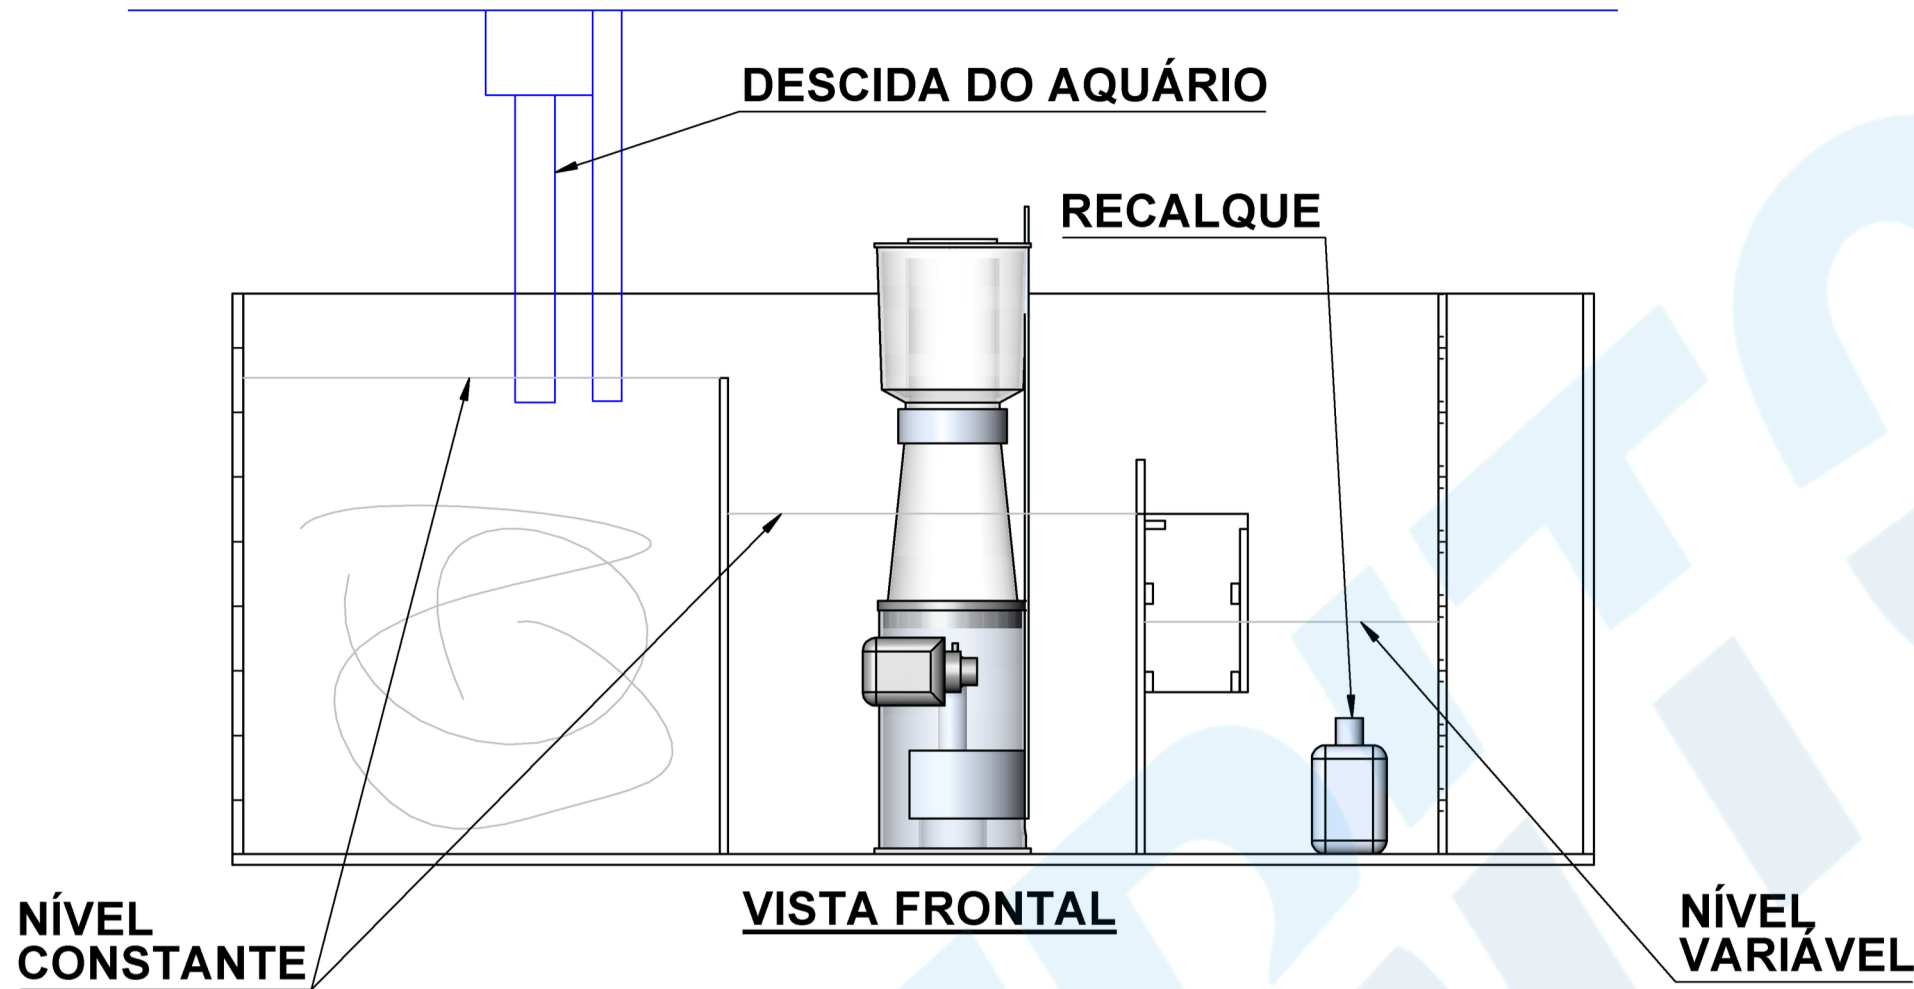

# SUMP TRITON 100x45x45cm

## VISTA SUPERIOR