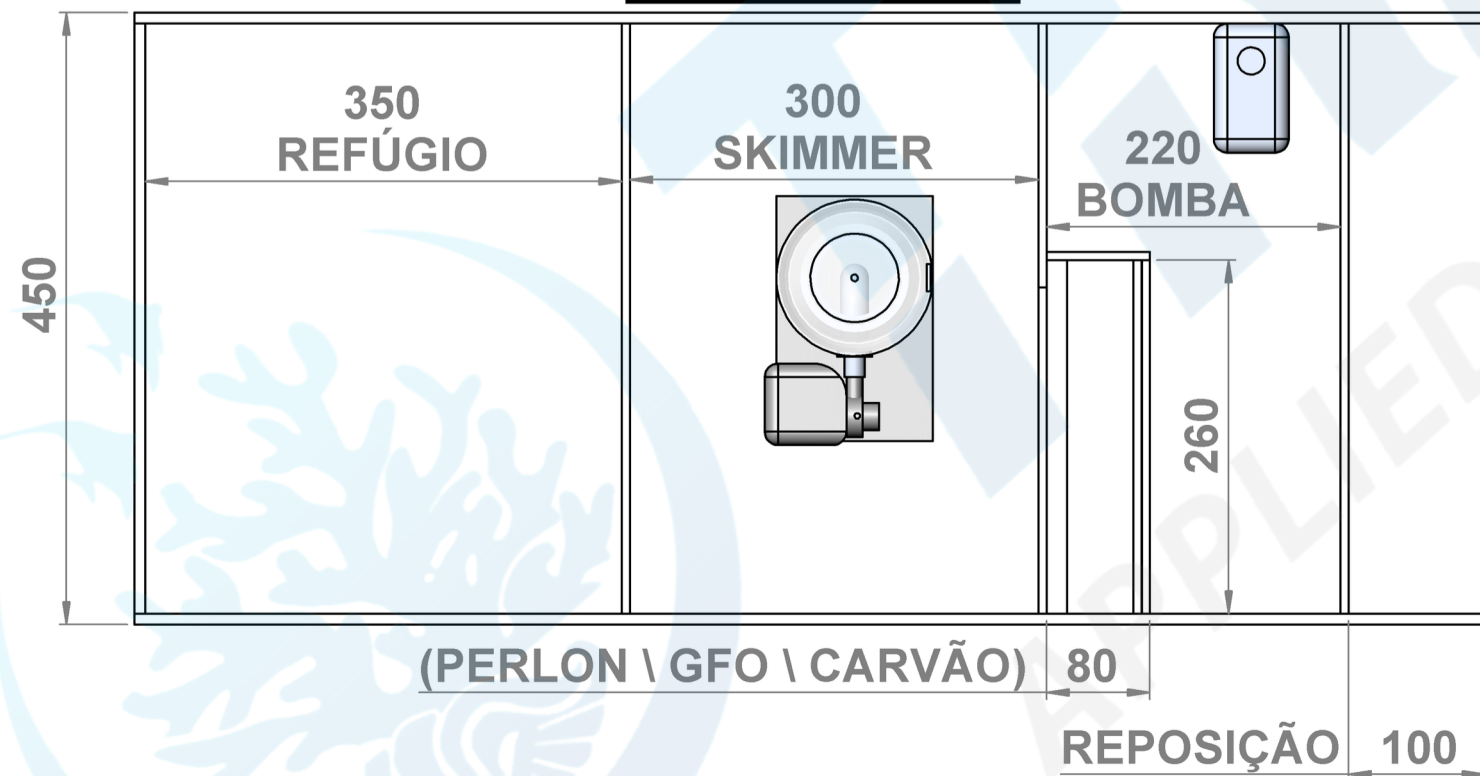

# SUMP TRITON 100x45x45cm

## VISTA SUPERIOR